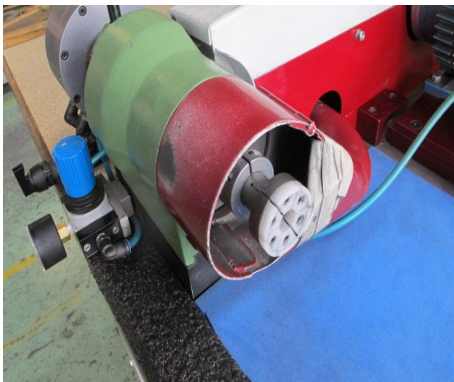

GENEX Satineuse

Kind : Various machines
Brand : GENEX
Model : Satineuse
Stock Nr : P1557

TECHNICAL DETAILS

Same as on photos

EQUIPMENT

With workbench